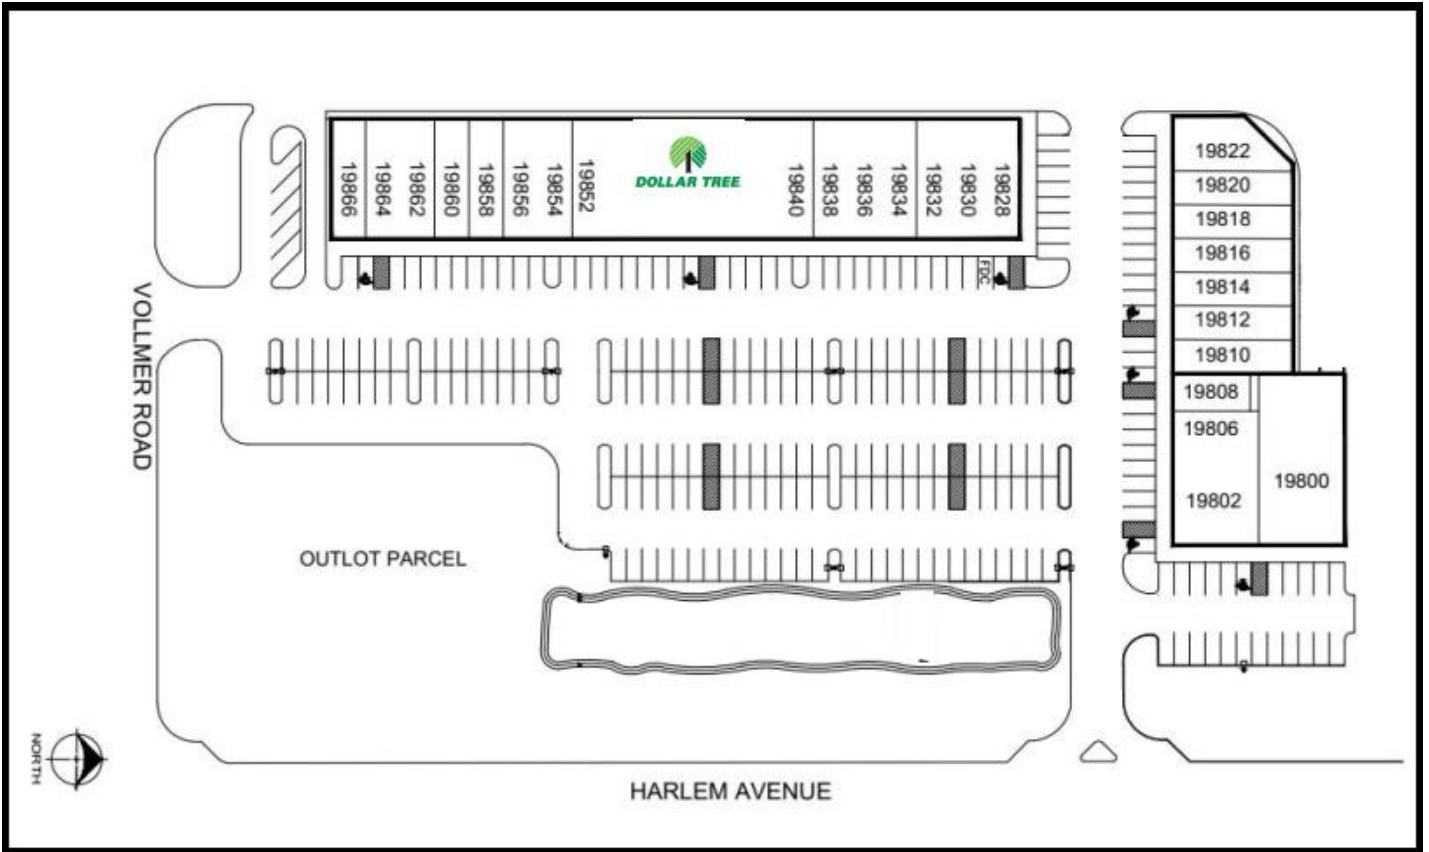

DEMOGRAPHICS:

	<u>3 Mile</u>	<u>5 Mile</u>
Estimated 2023 Population	48,787	146,917
Projected 2028 Population	48,587	146,256
Estimated 2023 Households	18,287	54,489
Projected 2028 Households	18,475	55,038
2023 Average Household Income	$126,820	$121,211
2023 Median Age	41.2	41.8

FOR LEASING INFORMATION:

Network Commercial Real Estate

Rose Gillece
708-873-5540
rose@networkregroup.com