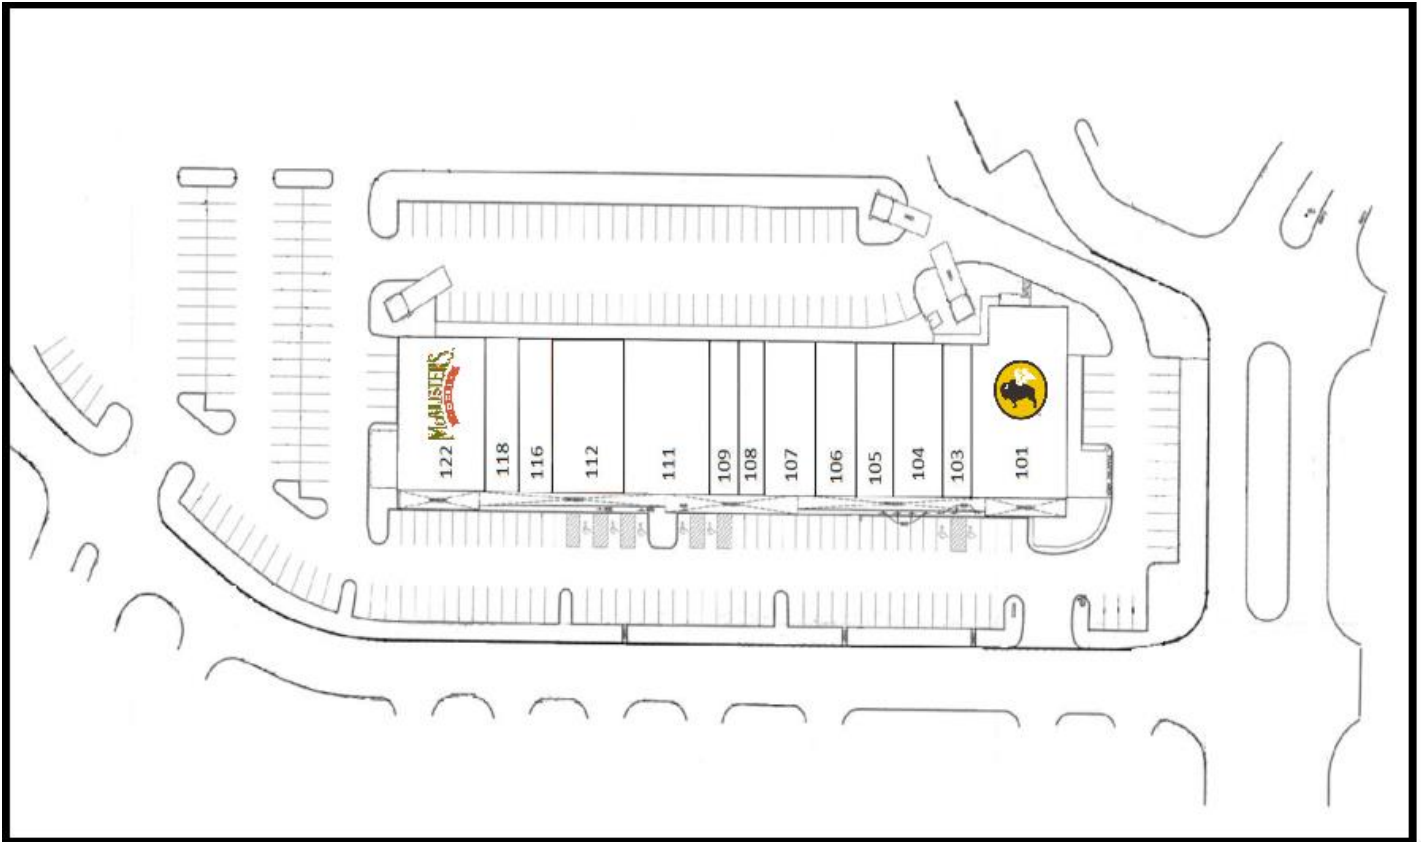

DEMOGRAPHICS:

	<u>3 Mile</u>	<u>5 Mile</u>
Estimated 2023 Population	62,923	157,121
Projected 2028 Population	61,845	155,938
Estimated 2023 Households	24,285	61,206
Projected 2028 Households	24,055	61,249
2023 Average Household Income	$100,196	$101,404
2023 Median Age	38.2	38.1

FOR LEASING INFORMATION:

The Shopping Center Group

Shawn Massey
901-461-7070

shawn.massey@tscg.com